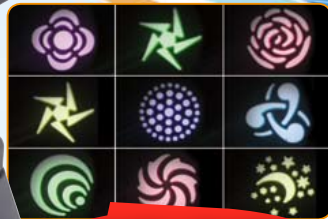

- Beam angle 9°
- 11 DMX channels
- DMX and Stand-alone
- Color and gobo wheel

**NEW!**

**4795:-**

153.720

**DJ Bank BX  
4x 3W RGBA LEDs IR**

**695:-**

**beamZ**

- IR remote control
- Selectable sound active or preprogram function
- Adjustable sound sensitivity